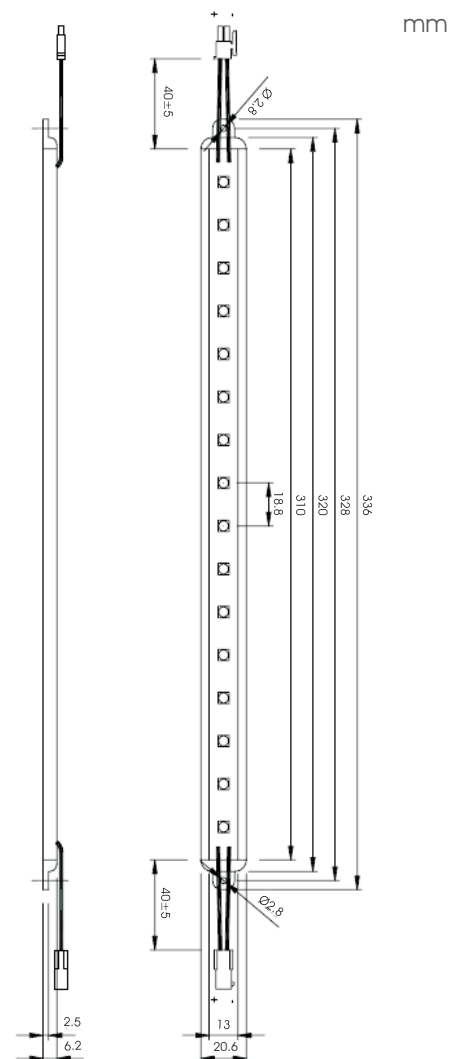

DIMENSIONS

Ver: 20081201

Taiwan Operations:
Color Stars, Inc.

10F, No. 566 Jung Jeng Rd. Sindian City
Taipei County 231, Taiwan, R.O.C.

Tel: +886-2-8667-6600 Fax: +886-2-8667-1400

Email: sales@colorstars.com Website: www.colorstars.com

ColorStars Group

Headquarters:

ColorStars Group

300 Center Ave., Suite 202

Bay City, MI 48708 USA

Tel: 989-509-5924 Fax: 989-509-5924

Email: sales@colorstars.com Website: www.colorstars.com